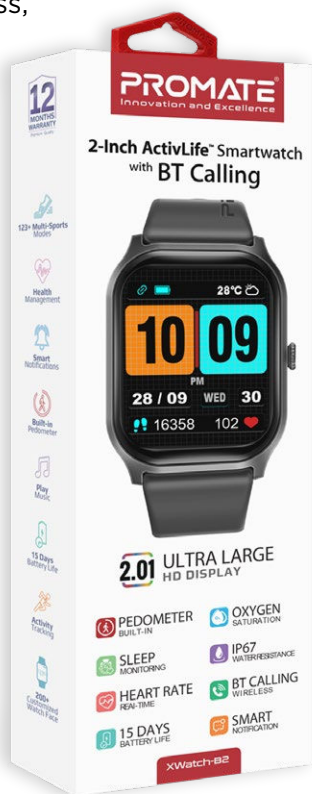

2-Inch ActivLife™ Smartwatch with BT Calling

2.01 ULTRA LARGE HD DISPLAY

Indulge in a new way of staying connected while also transforming your fitness regime with XWatch-B2. Revel in uninterrupted connectivity, Bluetooth calling, and hands-free usage with Bluetooth 5.3 technology. Its bigger 2-inch TFT display and higher 240X296 resolution showcases the stunning design of this watch and makes it easier to see and use. The XWatch-B2 also features health sensors like a heart rate sensor, pedometer sensor, blood oxygen level sensor, sleep tracker, and 123+ multi-sport modes to help you live a healthier life. Designed to withstand water and dust with IP67, the XWatch-B2 is the perfect companion for your next adventure.

IP67 Water Resistance

IP67 Water and dust resistance make this watch the perfect partner for any adventure during any condition.

Compatible OS

Compatible with Android 5.0 / iOS 9.0 and above.

Certifications:

ActivLife™ Health Sensors

Boasting multiple health sensors like a heart rate sensor, pedometer sensor, blood oxygen level sensor, and sleep tracker, the XWatch-B2 is designed to help you lead a healthy and active life.

2.01 2-Inch TFT Display

The 2-inch TFT display with 240X296 Resolution makes everything easier to see and use on the XWatch-B2.

10-15 Day Battery Life

A full charge on your XWatch-B2 powers up to 10-15 days of typical use. Use without any limits and to the fullest.