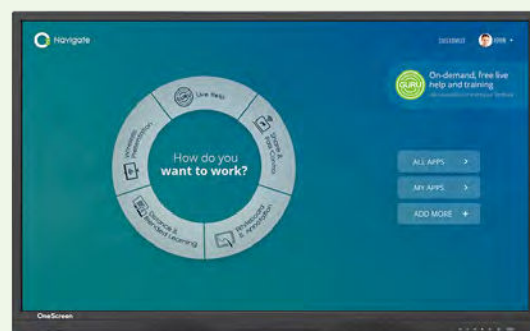

OneScreen Hubware h5-65"

The interactive video collaboration hub for any work room.

Get more with h5

More apps & SaaS

- Built-in Android 6 OS with full access to Google Play Store
- SaaS package includes: video and audio collaboration, screen share/control, stream, annotate

More connectivity & reliability

- More powerful Wi-Fi, faster BYOD support: Win, Mac, Android, iOS and Chrome OS
- Highest rated quality panel in the industry: Original LG IPS LED

More speed & power

- Intel i7 7th Gen processor, with Windows 10 Pro, full HD PTZ camera and Dolby sound
- Faster infrared touch response with 20-point touch and brighter screen